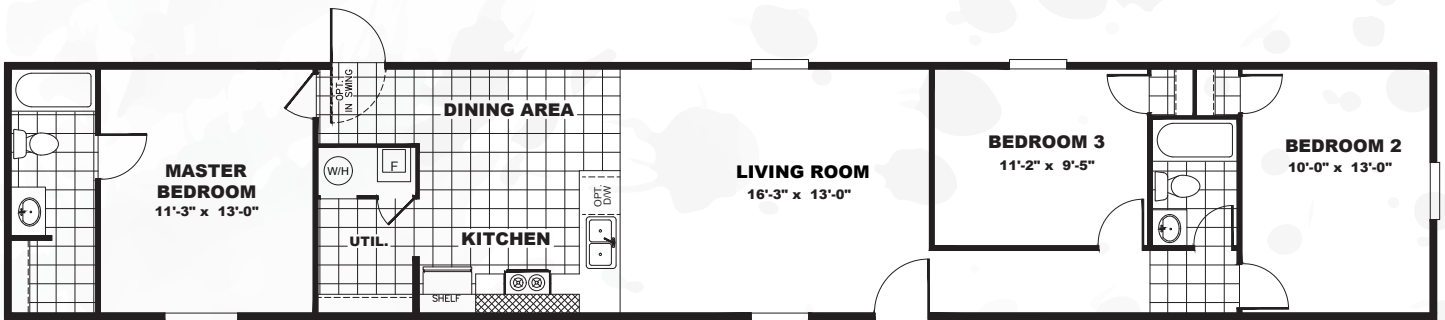

GLORY

TRS14763B

1,036 sq ft // 3 beds // 2 baths

The home series and floor plans shown all have starting prices within the price range indicated. Your local Home Center can quote you specific prices and terms of purchase for specific homes. TRU invests in continuous product and process improvement. All home series, floor plans, specifications, dimensions, features, materials, availability, and starting prices shown are artist's renderings or estimates and are subject to change without notice or obligation. Dimensions are nominal and length and width measurements are from exterior wall to exterior wall. Starting prices include the home only, plus typical delivery and installation. Starting prices do not include other costs such as taxes, title fees, insurance premiums, filing or recording fees, land or improvements to the land, optional home features, optional delivery or installation services, wheels and axles, community or homeowner association fees, or any other items not shown on your Retailer Closing Agreement and related documents (your RCA). Your RCA will show the details of your purchase. 2020 TRU. All rights reserved.