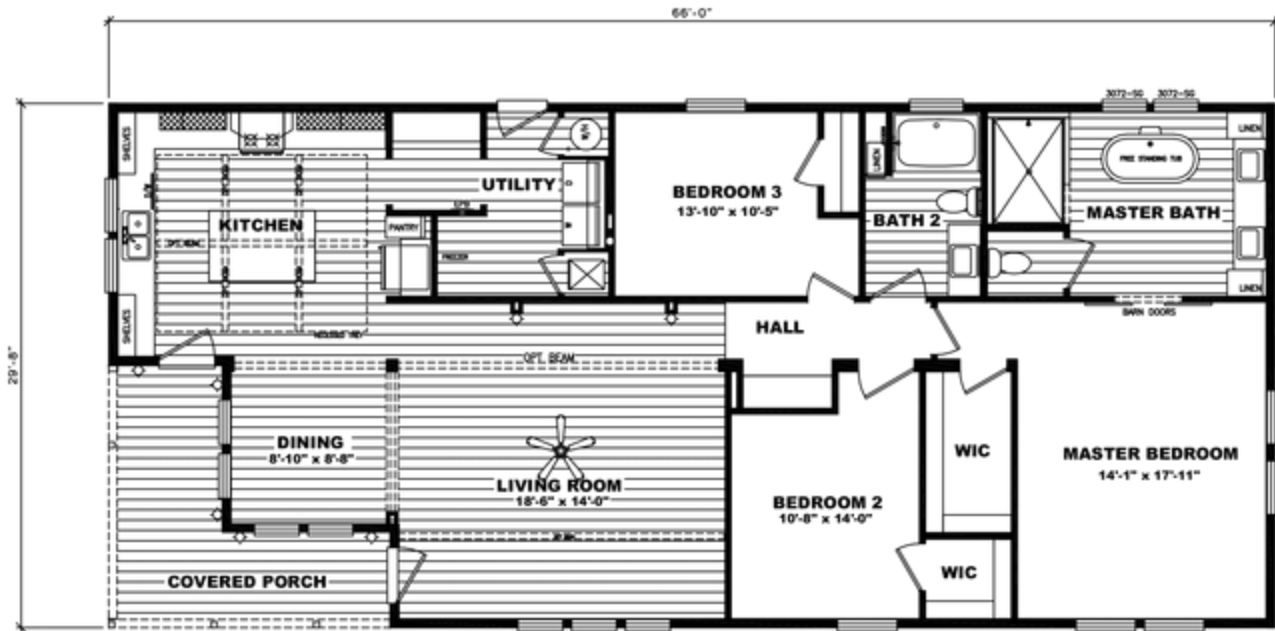

3434 CAROLINA "SOUTHERN BELLE"

Home Plan 58CAR32663AM

3 Beds · 2 Baths · 1811 sq. ft. · 66' width · 32' depth

<https://www.claytonhomes.com/homes/58CAR32663AM>

Features

Privacy Policies

Protecting your privacy is of fundamental importance to us. The following privacy notices explain how we may collect, use, and disclose your personal information.