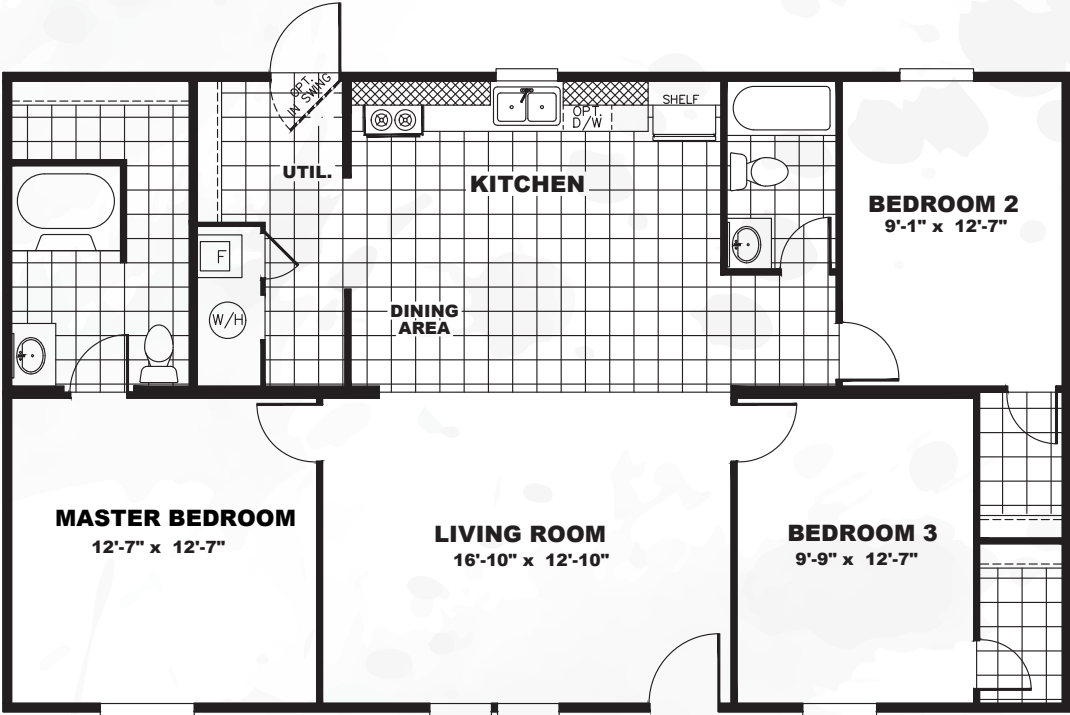

# EXCITEMENT

**TRU28443R**

1,159 sq ft // 3 beds // 2 baths

The home series and floor plans shown all have starting prices within the price range indicated. Your local Home Center can quote you specific prices and terms of purchase for specific homes. TRU invests in continuous product and process improvement. All home series, floor plans, specifications, dimensions, features, materials, availability, and starting prices shown are artist's renderings or estimates and are subject to change without notice or obligation. Dimensions are nominal and length and width measurements are from exterior wall to exterior wall. Starting prices include the home only, plus typical delivery and installation. Starting prices do not include other costs such as taxes, title fees, insurance premiums, filing or recording fees, land or improvements to the land, optional home features, optional delivery or installation services, wheels and axles, community or homeowner association fees, or any other items not shown on your Retailer Closing Agreement and related documents (your RCA). Your RCA will show the details of your purchase. 2020 TRU. All rights reserved.